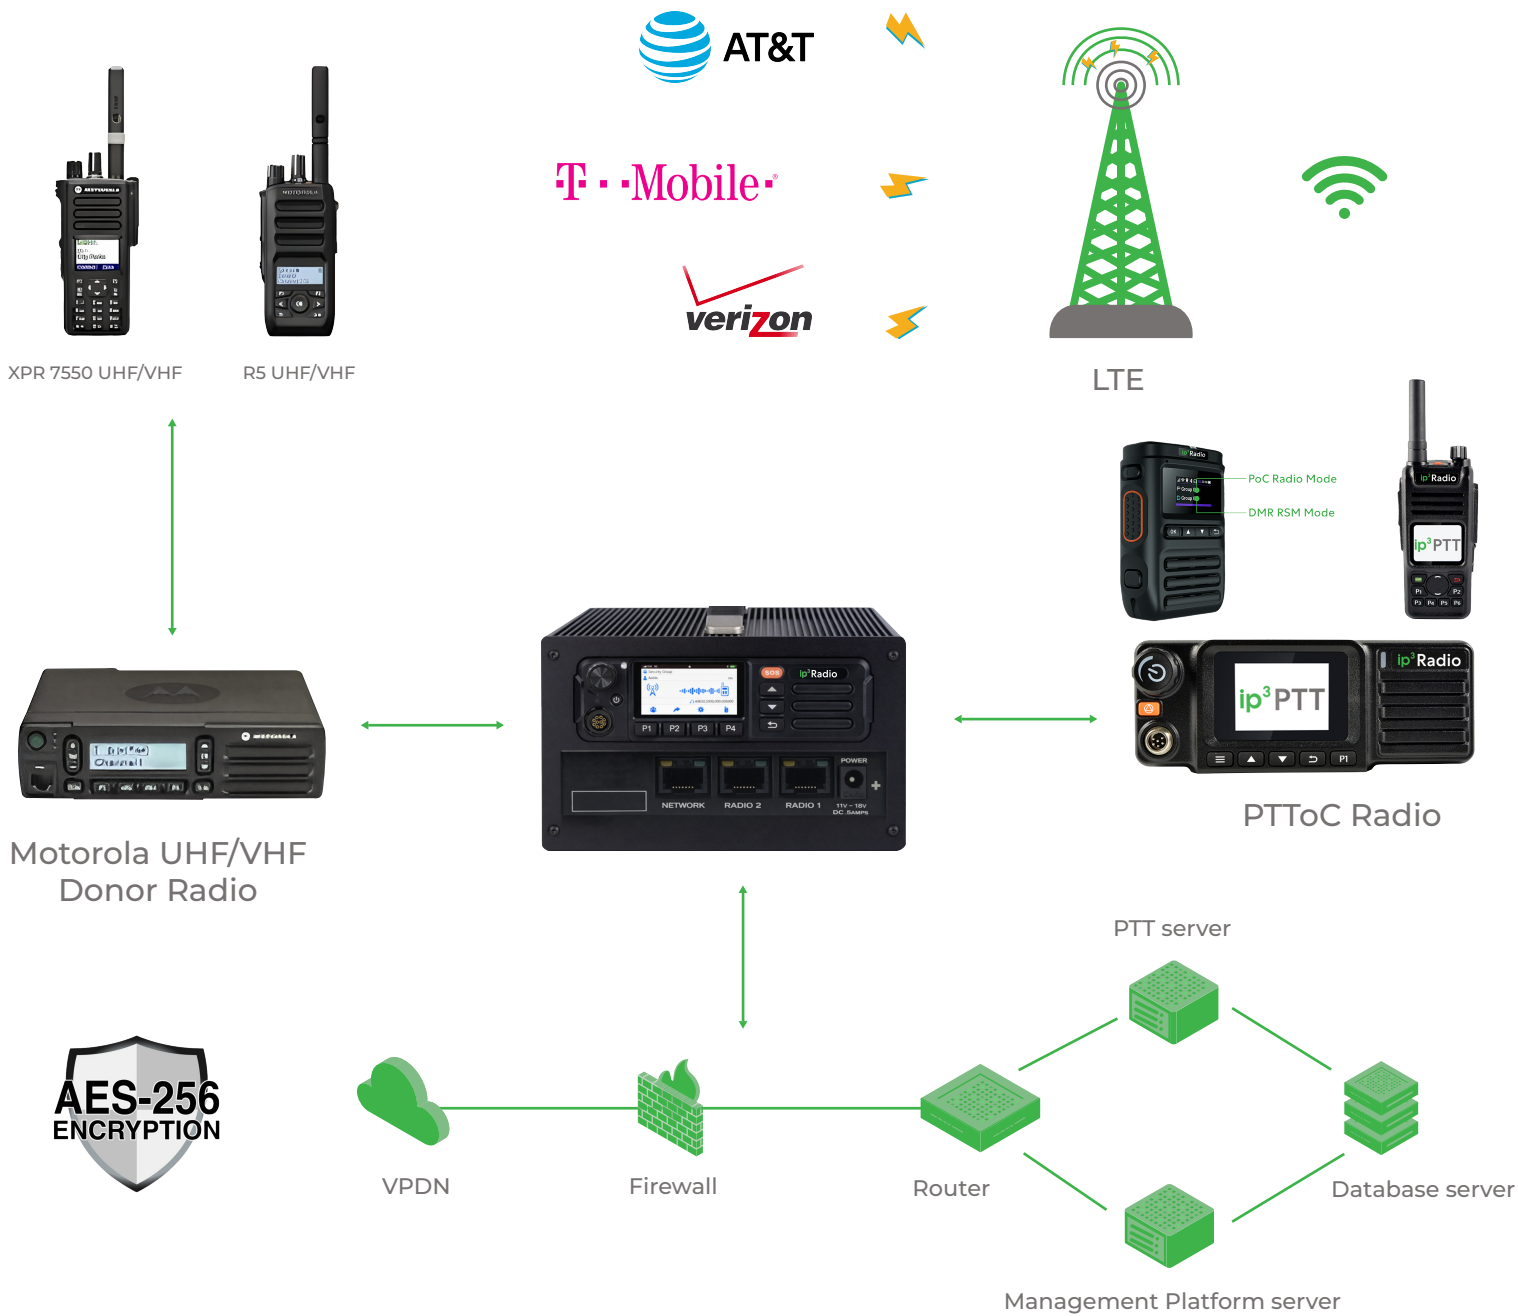

InteliGate

All-in-One Gateway

-  Supports Analog, DMR,P25,TETRA and PoC Voice Exchange
-  Access, Interconnect & Operate two Radios from any Computer
-  Supports 2G/3G/4G Networks
-  Supports WiFi, Bluetooth, LAN
-  Quick Installation, Plug-n-Play, Simple and Convenient Operation

InteliGate is an integrated PTTtoC and LMR Gateway designed to make integrating two-way systems easy. Quickly integrate Analog or Digital, Trunked or even P25 regardless of OEM.

Supported OEM Radios & Integration Cables